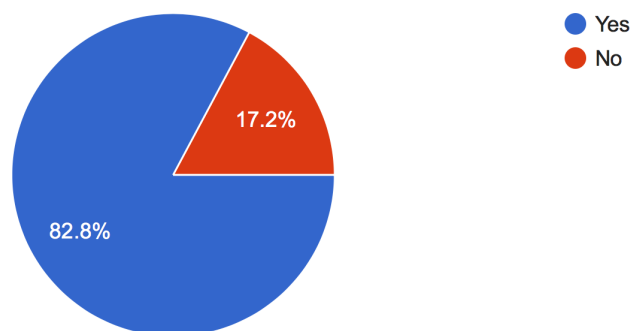

Meetings

Have you attended Zoom meetings?

128 responses