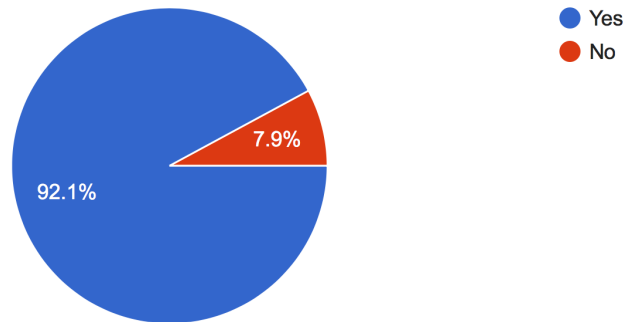

Would you be prepared to show a Covid 'passport' for entry to a meeting?

127 responses

Would you be prepared to do a lateral flow test on the day of a meeting and provide result to the committee?

129 responses