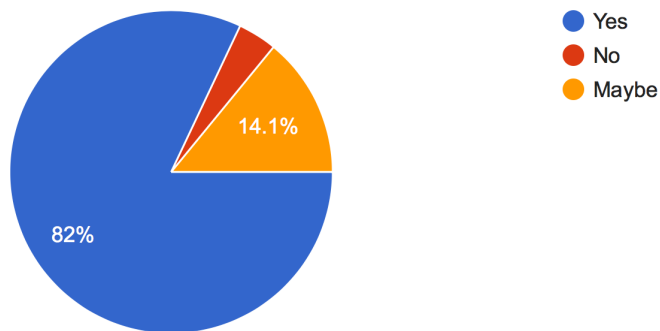

If all meetings move to face to face (with some health and safety measures) would you renew your membership?

128 responses