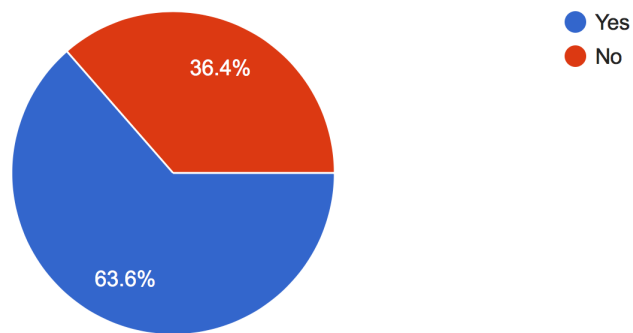

Would you be prepared to show a Covid 'passport' for entry to a meeting?

127 responses

Would you be prepared to do a lateral flow test on the day of a meeting and provide result to the committee?

129 responses